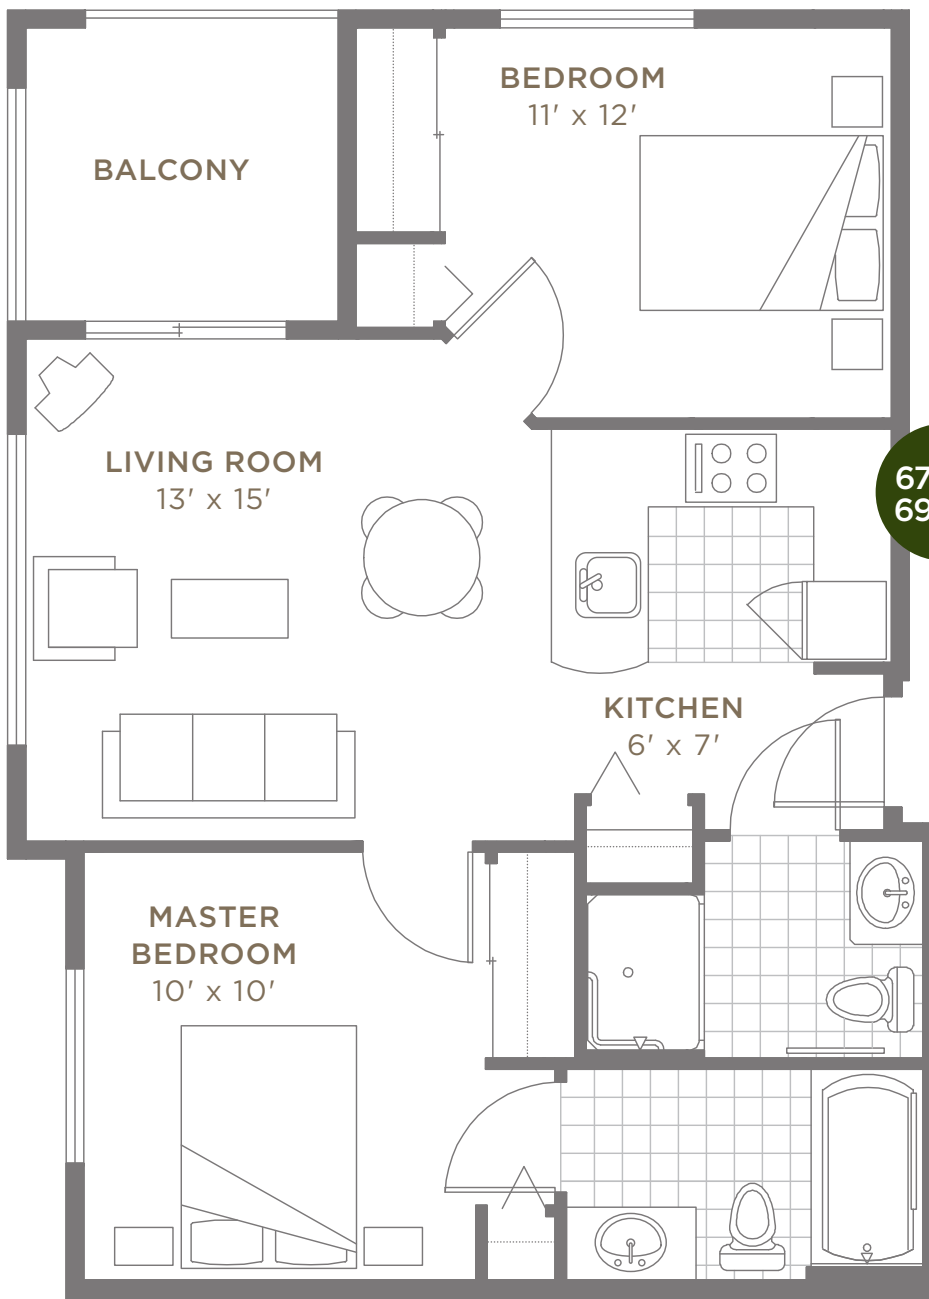

Dogwood

MAGNOLIA
GARDENS

A BRIA COMMUNITY

Features large closets in each and two full bathrooms — with an interior living space between 673 and 698 square feet.

5840 Glover Road
Langley, BC V3A 9K3
604 514-1210
MagnoliaGardens.net

673 TO
698 SF
LARGEST SUITE