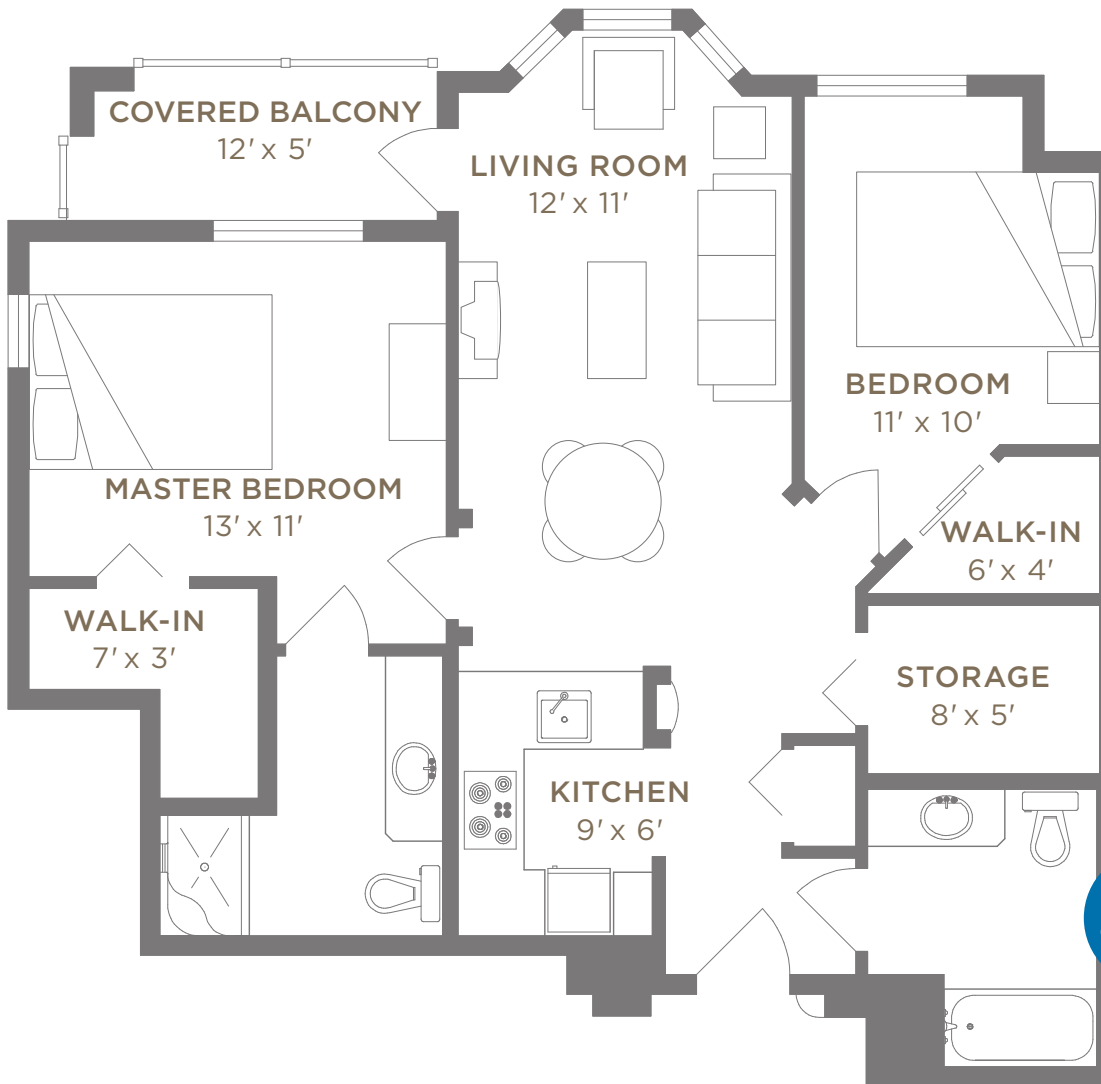

Stratford

2 BEDROOM DELUXE

The
WATERFORD

A BRIA COMMUNITY

A luxurious suite from 790 to 900 square feet.
Features a large living room, kitchen, two bedrooms with walk-in closets, two bathrooms, storage, and a large covered balcony.

1345 - 56th Street
Tsawwassen, BC V4L 2P9
604 943-5954
WaterfordForSeniors.net

**790 TO
900 SF**

LARGEST SUITE