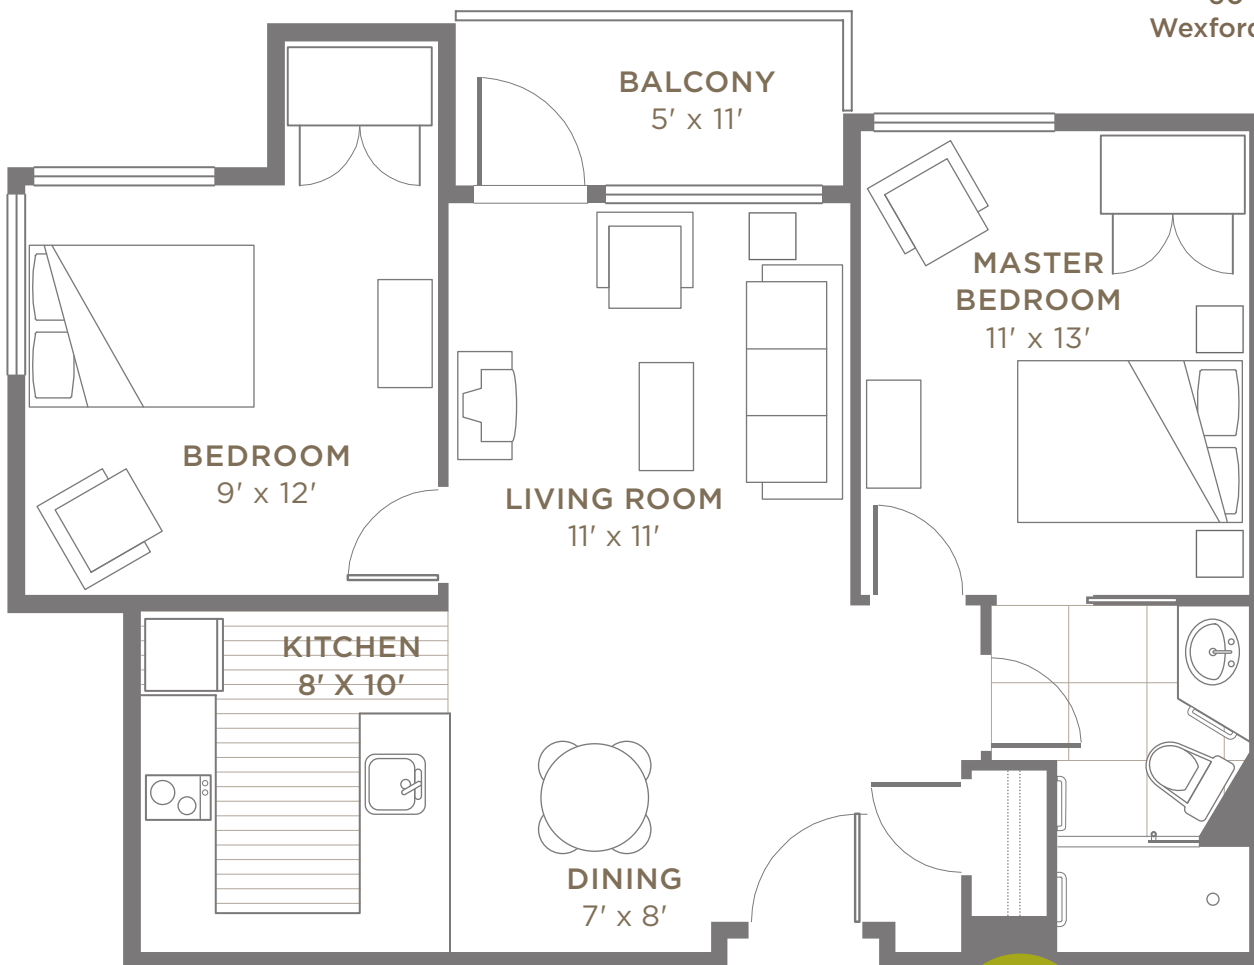

Barton

2 BEDROOM

The
WEXFORD

A BRIA COMMUNITY

A large living area with two spacious bedrooms and a shared washroom with an interior living space from 673 to 776 square feet.

1737 - 56th Street
Tsawwassen, BC V3A 4H5

604 948-4477
WexfordForSeniors.net

673 TO
776 SF

LARGEST SUITE